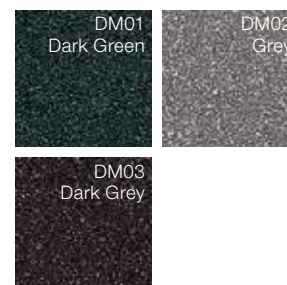

**** **HDH colours** have a vibrant timber appearance being hand-finished with structure coating, however colour tolerances are possible.

ALUMINIUM ATTACHMENT CLAD

STANDARD COLOURS*

hirest-COLOURS***

HDS COLOURS**

NEW: DURAxal COLOURS

TIMBER DECOR COLOURS****

METALLIC DECOR COLOURS

SPECIAL COLOURS

A variety of design possibilities are offered by the Internorm RAL colour range (facade quality). These are the colours available for aluminium attachment clads outside and timber inside.

STAINLESS STEEL COLOURS

INTERNAL VIEW OF WINDOW

UPVC

DECOR FOILS

- * Available with KF 500, KF 410 and KV 440 in studio and home pure
- ** Available with KF 410, KF 200 and KV 440 in home soft and ambiente
- *** Only with KF 200

TIMBER

STANDARD COLOUR SPRUCE, VARNISHED

STANDARD COLOUR SPRUCE, OPAQUE

STANDARD COLOUR LARCH, VARNISHED

COLOURS HF 410 – additionally to timber standard colours available

OAK

ASH

LARCH