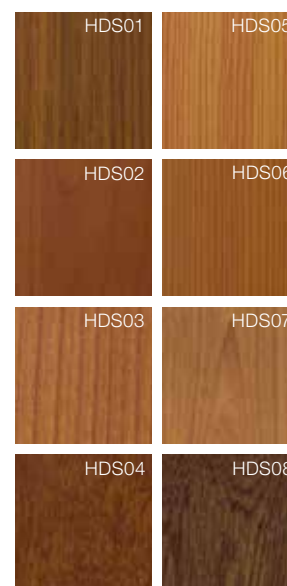

**** **HDH colours** have a vibrant timber appearance being hand-finished with structure coating, however colour tolerances are possible.

ALUMINIUM ATTACHMENT CLAD

STANDARD COLOURS*

hirest-COLOURS***

HDS COLOURS**

NEW: DURAxal COLOURS

TIMBER DECOR COLOURS****

METALLIC DECOR COLOURS

SPECIAL COLOURS

A variety of design possibilities are offered by the Internorm RAL colour range (facade quality). These are the colours available for aluminium attachment clads outside and timber inside.

STAINLESS STEEL COLOURS

INTERNAL VIEW OF WINDOW

UPVC

DECOR FOILS

- * Available with KF 500, KF 410 and KV 440 in studio and home pure
- ** Available with KF 410, KF 200 and KV 440 in home soft and ambiente
- *** Only with KF 200

TIMBER

STANDARD COLOUR SPRUCE, VARNISHED

STANDARD COLOUR SPRUCE, OPAQUE

STANDARD COLOUR LARCH, VARNISHED

COLOURS HF 410 – additionally to timber standard colours available

OAK

ASH

LARCH