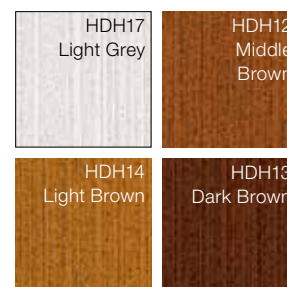

**** **HDH colours** have a vibrant timber appearance being hand-finished with structure coating, however colour tolerances are possible.

ALUMINIUM ATTACHMENT CLAD

STANDARD COLOURS*

hirest-COLOURS***

HDS COLOURS**

NEW: DURAxal COLOURS

TIMBER DECOR COLOURS****

METALLIC DECOR COLOURS

SPECIAL COLOURS

A variety of design possibilities are offered by the Internorm RAL colour range (facade quality). These are the colours available for aluminium attachment clads outside and timber inside.

STAINLESS STEEL COLOURS

INTERNAL VIEW OF WINDOW

UPVC

DECOR FOILS

- * Available with KF 500, KF 410 and KV 440 in studio and home pure
- ** Available with KF 410, KF 200 and KV 440 in home soft and ambiente
- *** Only with KF 200

TIMBER

STANDARD COLOUR SPRUCE, VARNISHED

STANDARD COLOUR SPRUCE, OPAQUE

STANDARD COLOUR LARCH, VARNISHED

COLOURS HF 410 – additionally to timber standard colours available

OAK

ASH

LARCH