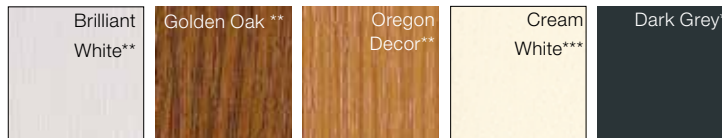

**** **HDH colours** have a vibrant timber appearance being hand-finished with structure coating, however colour tolerances are possible.

ALUMINIUM ATTACHMENT CLAD

STANDARD COLOURS*

hirest-COLOURS***

HDS COLOURS**

NEW: DURAxal COLOURS

TIMBER DECOR COLOURS****

METALLIC DECOR COLOURS

SPECIAL COLOURS

A variety of design possibilities are offered by the Internorm RAL colour range (facade quality). These are the colours available for aluminium attachment clads outside and timber inside.

STAINLESS STEEL COLOURS

INTERNAL VIEW OF WINDOW

UPVC

DECOR FOILS

- * Available with KF 500, KF 410 and KV 440 in studio and home pure
- ** Available with KF 410, KF 200 and KV 440 in home soft and ambiente
- *** Only with KF 200

TIMBER

STANDARD COLOUR SPRUCE, VARNISHED

STANDARD COLOUR SPRUCE, OPAQUE

STANDARD COLOUR LARCH, VARNISHED

COLOURS HF 410 – additionally to timber standard colours available

OAK

ASH

LARCH