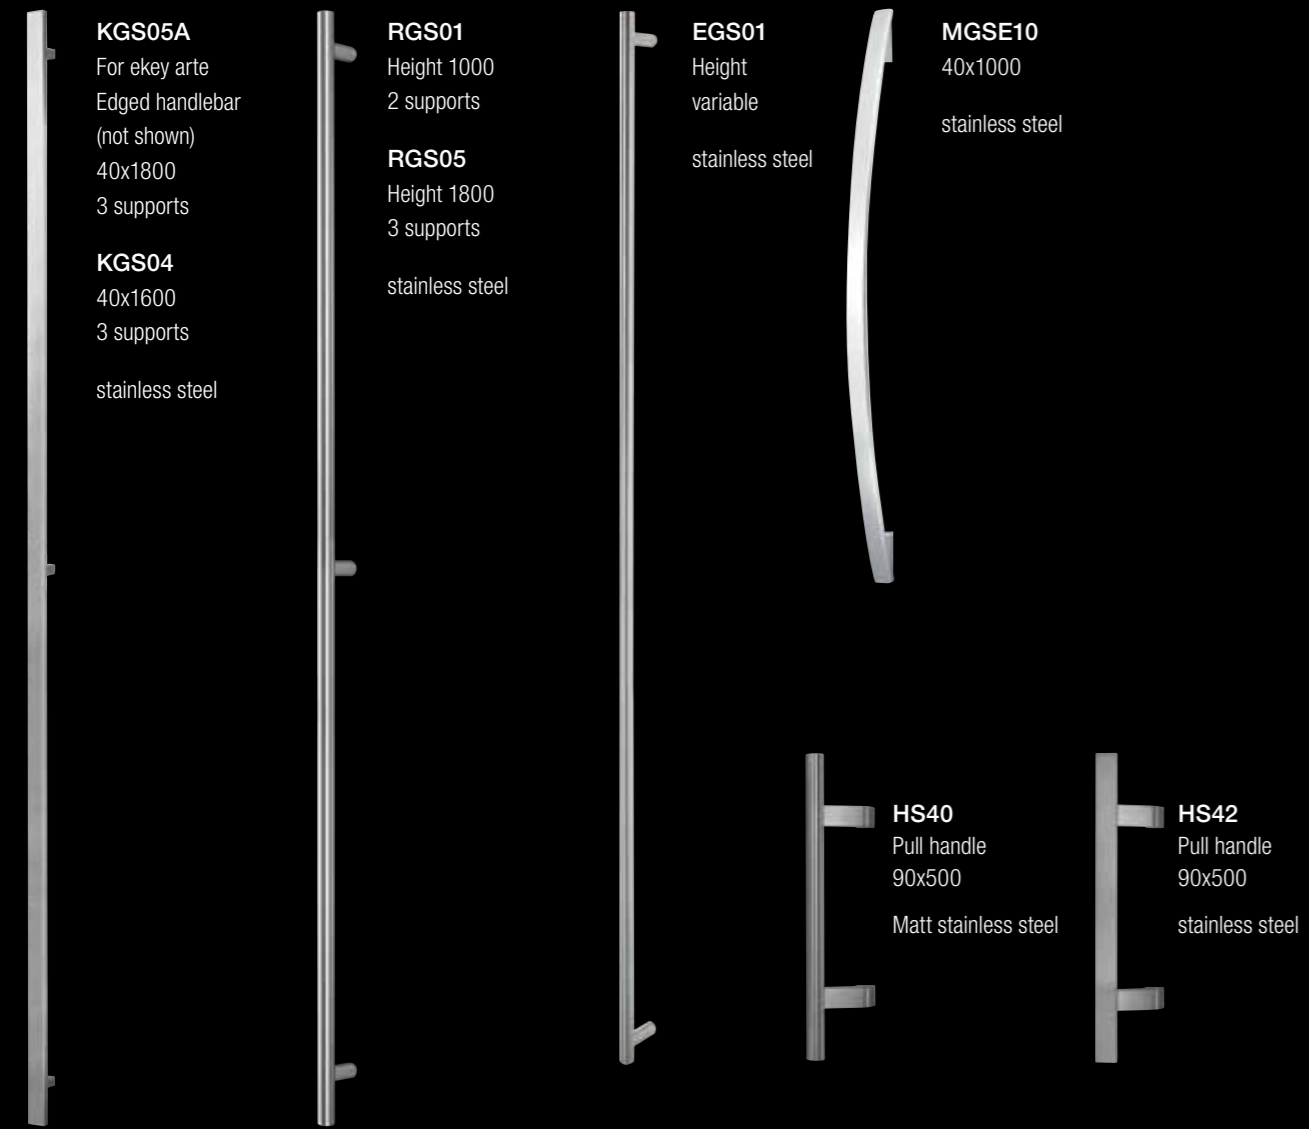

STANDARD COLOURS

HANDLES

Only available with standard hardware, (MV) Only Handles showing available, Additional Hardware accessories not included, LED threshold not included, Installation not included

Internorm®

DOORS

Discover our New Door Promotion

AT 310 ON ALL DOORS

PROMOTION PRICE
£ 2,990

FA

PE

FJ

GJ